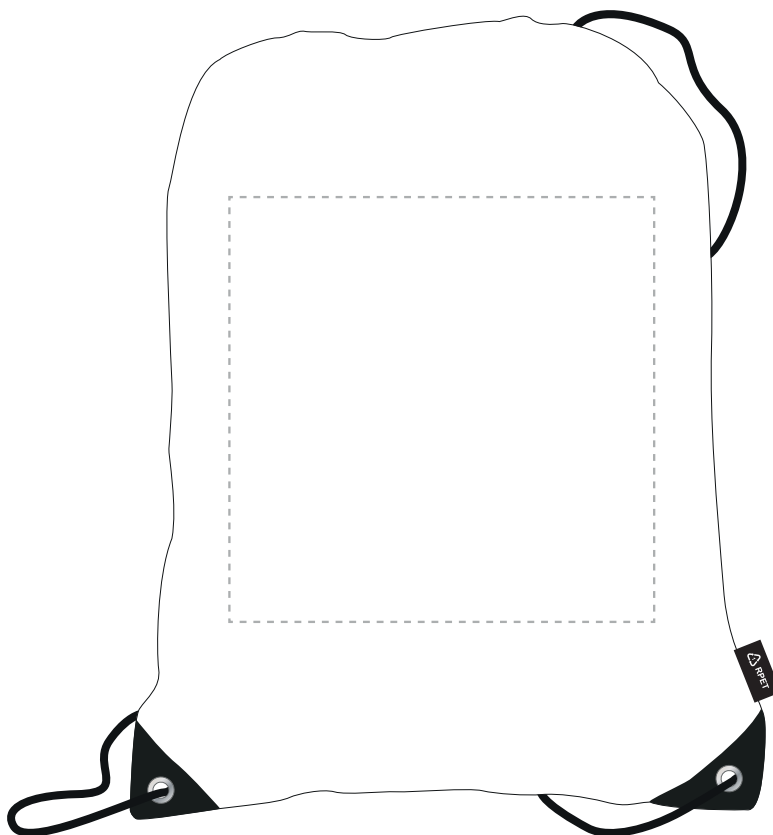

Your Ref:

Quantity:

Product Code: QB1609

Our Ref:

Version: 1

Product Colour: WHITE

PRINTING CONCERNS:

We stock this item in the following colours

**PANTONE REFERENCE(S)**

Full colour printing

ARTWORK SCALE 25%

Product Image for visualisation
- colours may vary

The dashed line is to demonstrate print area and will not appear on your printed item

PLEASE NOTE:

To proceed, please approve visual via the online system.

ARTWORK SCALE 100%
Max print area: 225mm x 195mm